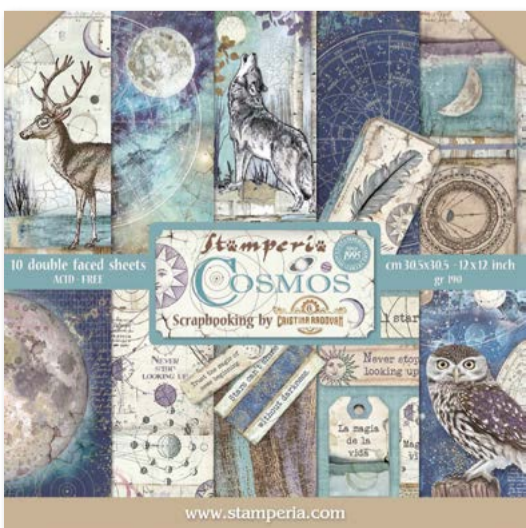

STAMPS CM 10X16,5 - HANGING PACKAGING

CRISTINA RADOVAN
DESIGNER'S COLLECTION

YOU KNOW THE TYPE OF PEOPLE THAT WHEN YOU MEET YOU HAVE THE IMPRESSION OF KNOWING YOUR WHOLE LIFE? WELL THAT'S CRISTINA RADOVAN RIGHT THERE, SHE'S THE FRIEND YOU WERE ALWAYS LOOKING FOR, READY TO LISTEN TO YOU AND GIVE YOU THE MOTIVATION YOU NEED. HER INCREDIBLE LIFE STORY MAKES HER A SUPERBE CREATOR, DESIGNING COLLECTIONS THAT SPEAK TO THE SPIRITUAL SIDE OF EVERYONE, SO THAT EACH PERSON CAN EXPRESS A SIDE OF THEMSELVES THAT ONLY CRISTINA CAN BRING OUT. HER FIRST SIGNATURE COLLECTION WAS COSMOS, THE SECOND IS FOREST. WHERE CAN YOU START FROM? CHOSE YOUR FAVOURITE ANIMAL AND EVERYTHING WILL COME THROUGH. A COMPLETE COLLECTION WITH PAPERS, STENCILS, STAMPS, DIE CUTS MOULDS AND DIE CUTS

COSMOS MINI 10 SHEETS + 2 BACK COVER CM 20,3X20,3 - 8X8 INCH 190 GR. ACID FREE - HANGING PACKAGING

SCRAPBOOKING PAD

RICE PAPER