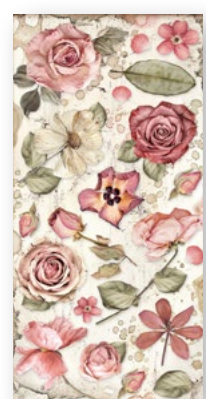

# PASSION

by Dorota Kotowicz

DISCOVER PREVIEW ON YOUTUBE

**NEW**

**COLLECTABLES**

**SBBV02**

12 pages  
Double side printed  
cm 15x30,5 (6"x12")

Dorota Kotowicz presents her new Collection: Passion. After the success of Winter Tales Dorota offer another very romantic theme. Passion is the drive that make us stand up and try again and again until we find what we are looking for. Whatever you like, whatever you are aiming at, to arrive high where you want, you need Passion and Love for what you do. The Collection is very rich, papers, stamps, stencils, beautiful lettering and a new album Collectables to cut out and enrich any project.