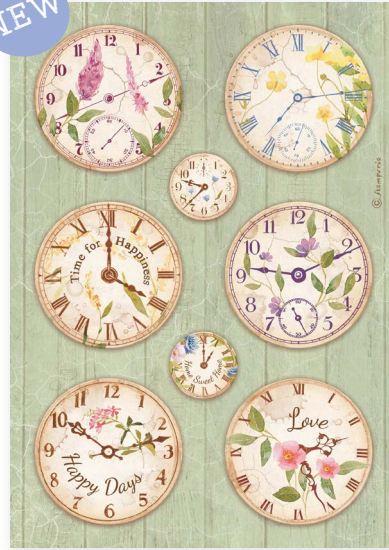

DFSA4743

NEW