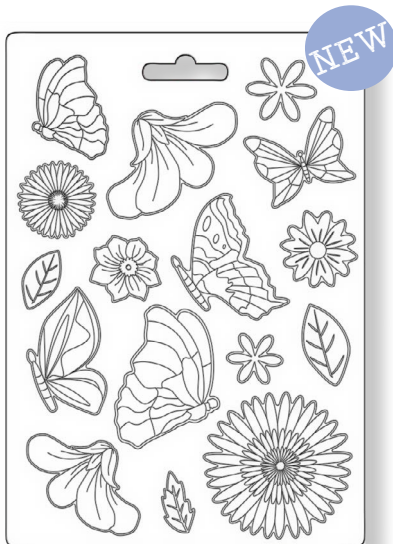

MOULDS A5

K3PTA5641

Decorative Chips

cm 14x14