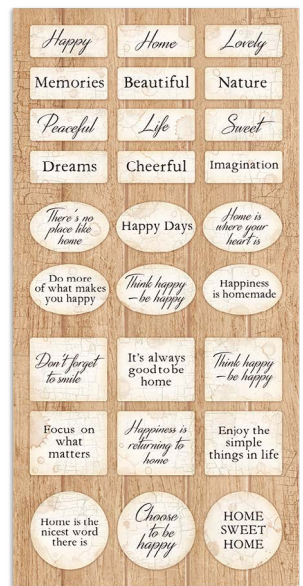

SBB916

NEW

COLLECTABLES

A great collection of subjects to cut out and enrich your projects.

SBBV21

12 pages

Double side printed
cm 15x30,5 (6"x12")

RICE PAPERS A4