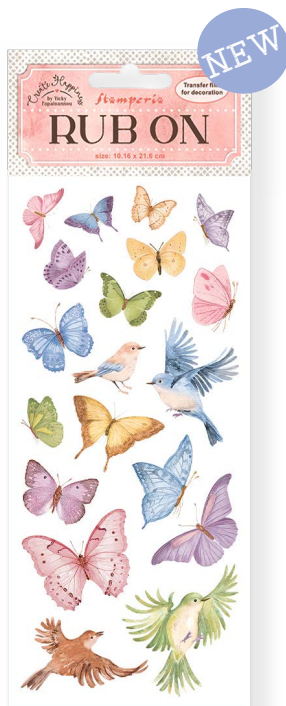

RUB ON

cm 10.16x21.6

TRANSFER FILM FOR DECORATION

With Rub on you can transfer images on any kind of smooth surface, as if they were printed on it. Very suitable for Journaling and for decoration. Best on light colour surfaces.

DFLRB17

DFLRB18

DFLRB19