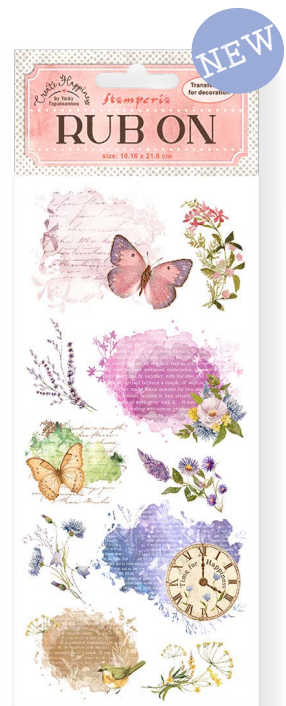

RUB ON

cm 10.16x21.6

TRANSFER FILM FOR DECORATION

With Rub on you can transfer images on any kind of smooth surface, as if they were printed on it. Very suitable for Journaling and for decoration. Best on light colour surfaces.

DFLRB17

DFLRB18

DFLRB19