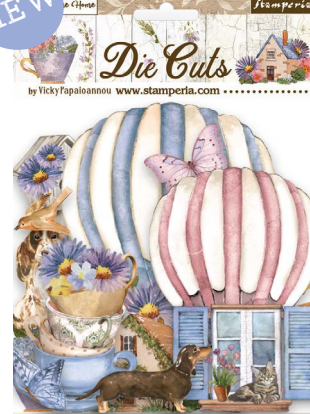

WOODEN SHAPE A5

NEW

KLSP134

NEW

KLSP135

NEW

DFLDC72
45 pcs

Die Cuts
Printed on cardboard